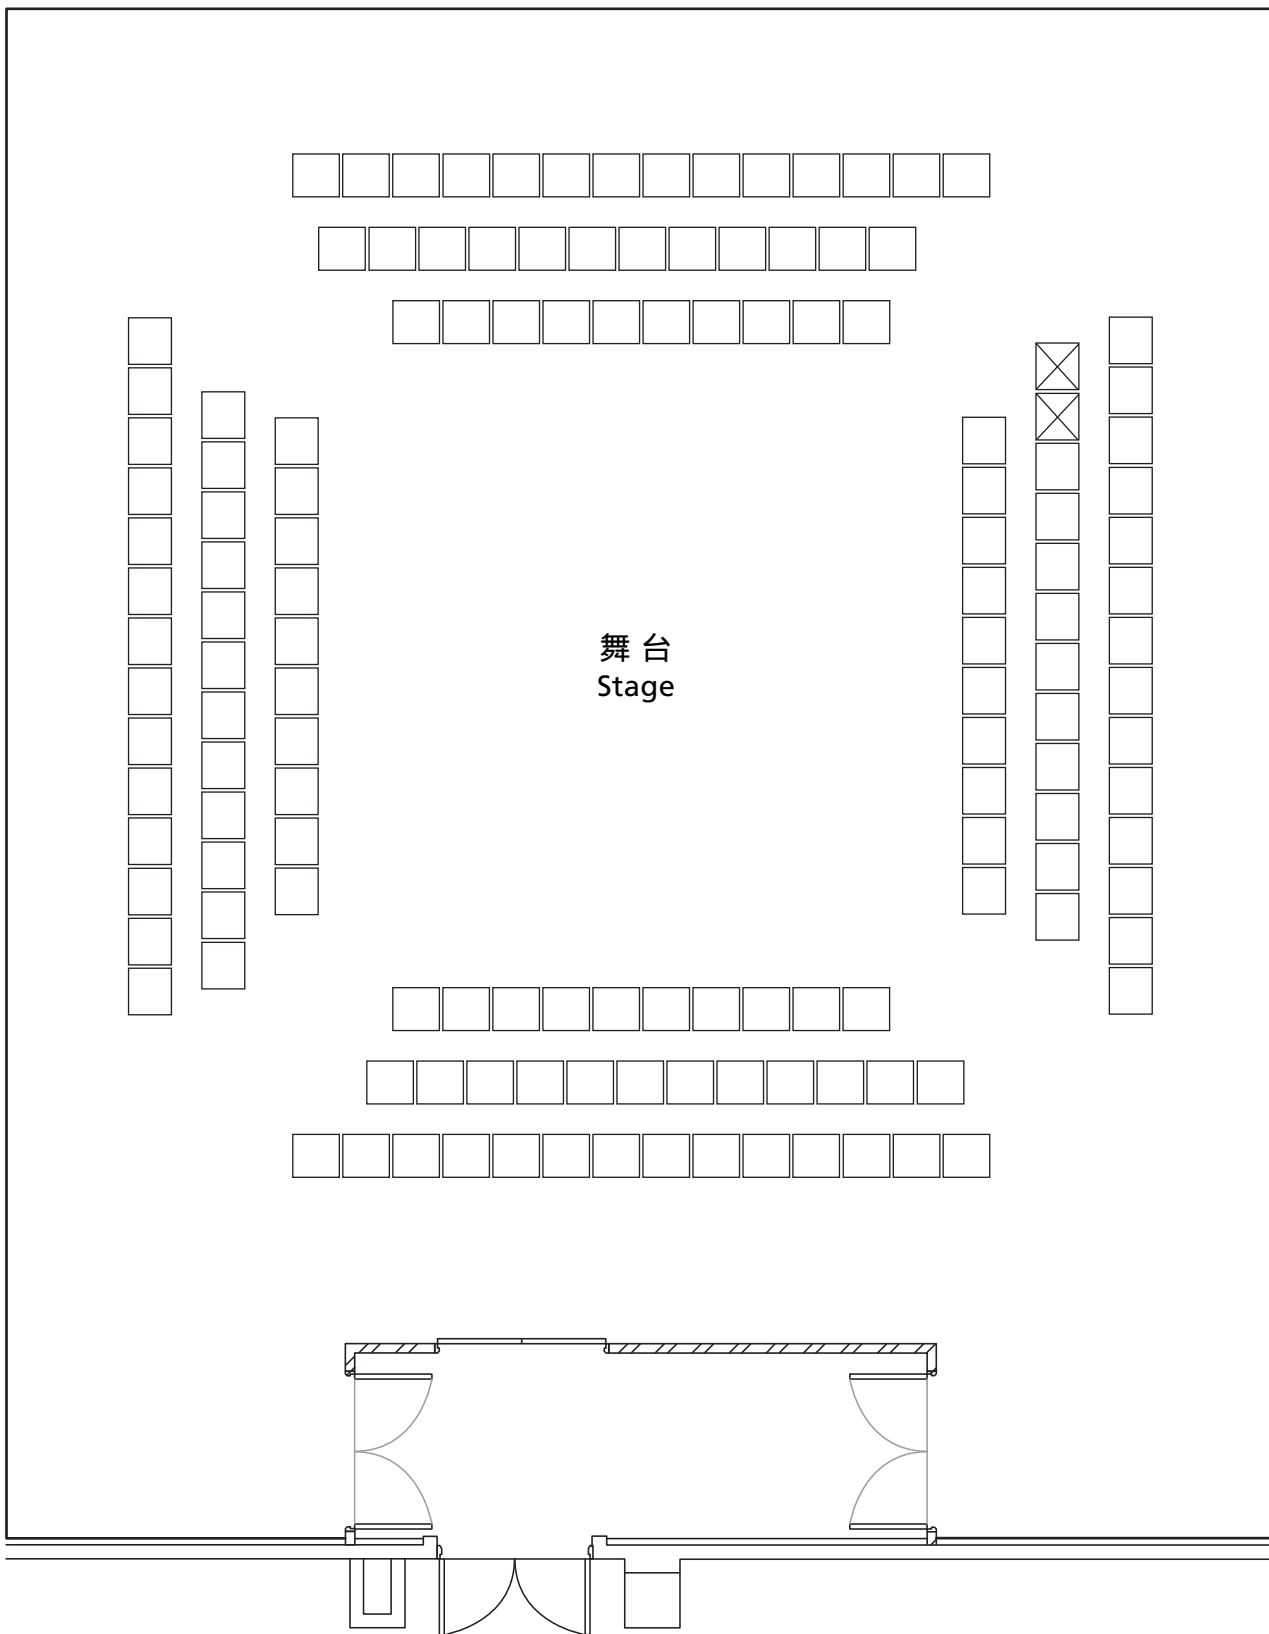

四向舞台
Arena Stage

 適合坐輪椅者的座位
Seats Suitable For Audience On Wheel Chairs

座位總數 Total Seating Capacity: 144